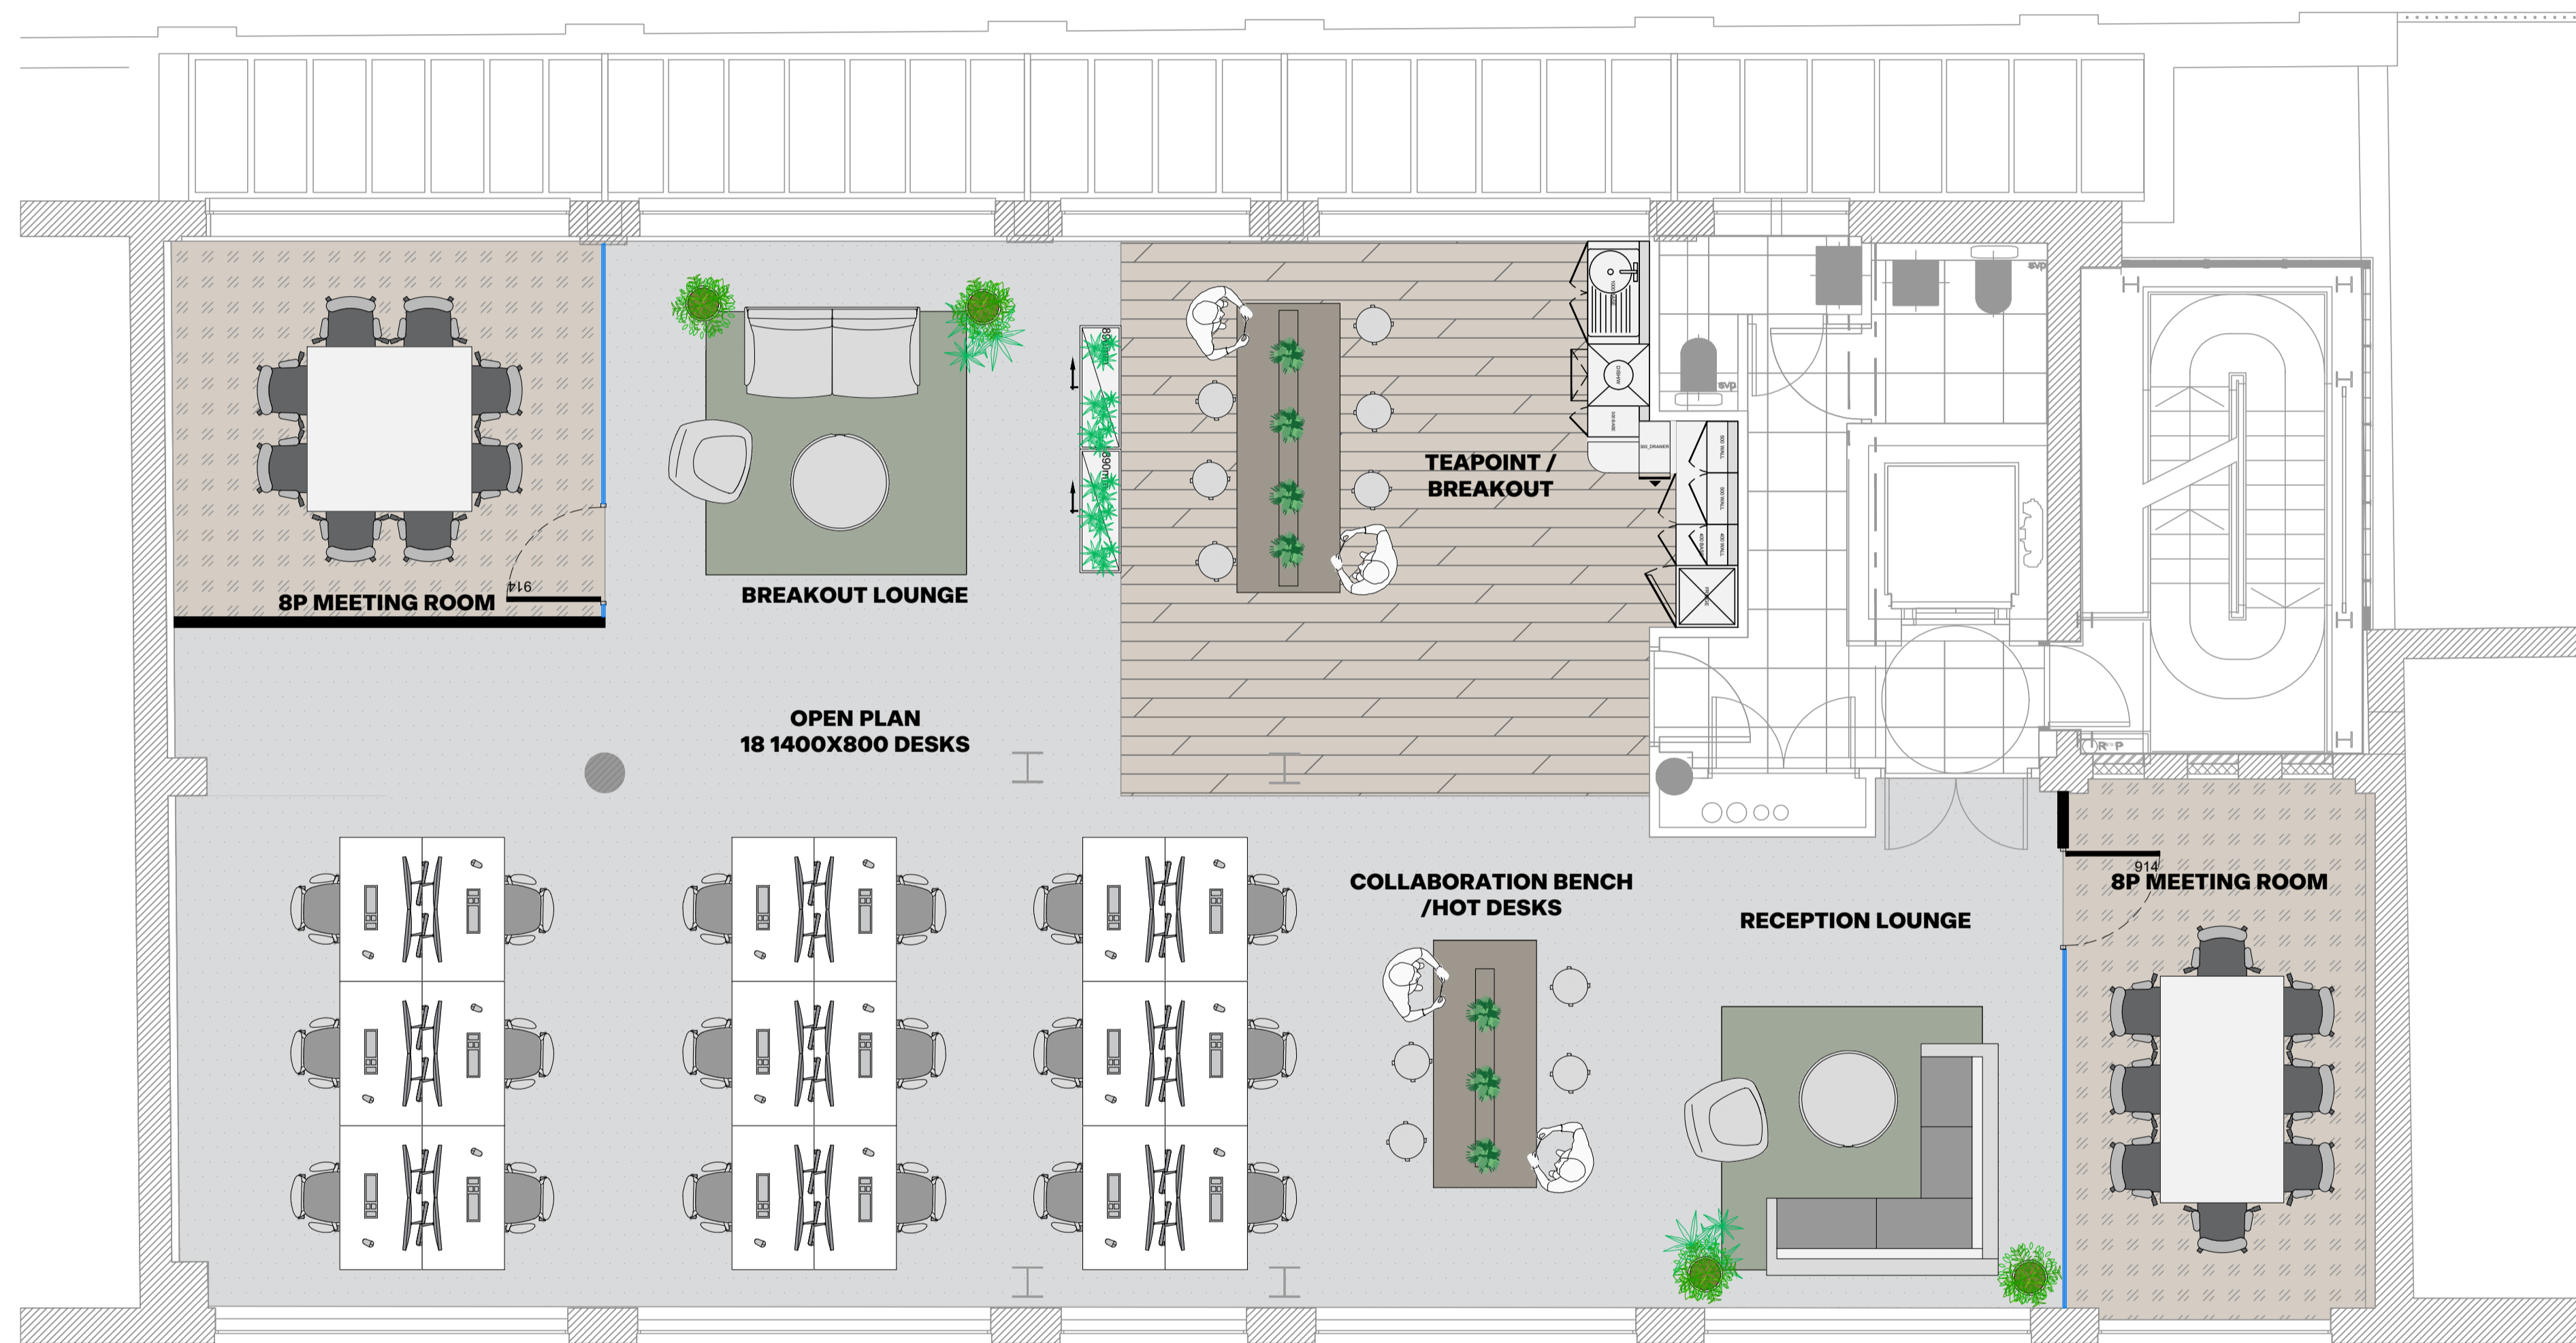

NORTHDOWN HOUSE
NORTHDOWN STREET
LONDON
N1 9BN

1ST FLOOR

SCALE 1:50 @A1

1:100 @A3

DENSITY 1:10

**NORTHDOWN HOUSE - 1ST
REVISED OPTION**

SKETCH

05

17.10.22

JPS

THIRDWAY